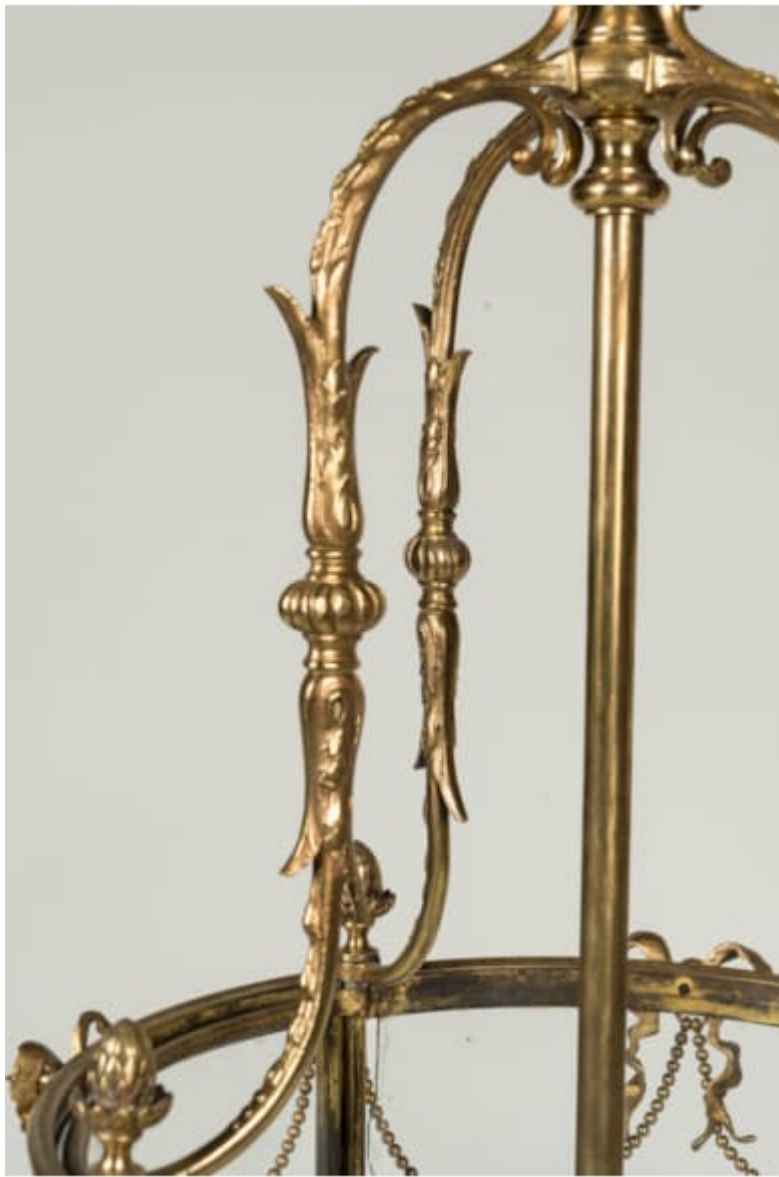

**A GOOD HALL LANTERN IN THE LOUIS XVI
MANNER**

Dimensions: H: 45 in / 114 cm | Dia: 16 in / 41 cm

7423

A Good Hall Lantern in the Louis XVI Manner

Of circular form, the frame in patinated bronze, cast and chased with a pattern of imbricated laurel leaves, with stud finials below, and pineapples atop, having garlands of running pearl bands; stylised 's' form supports to the ceiling rose; fitted for electricity.